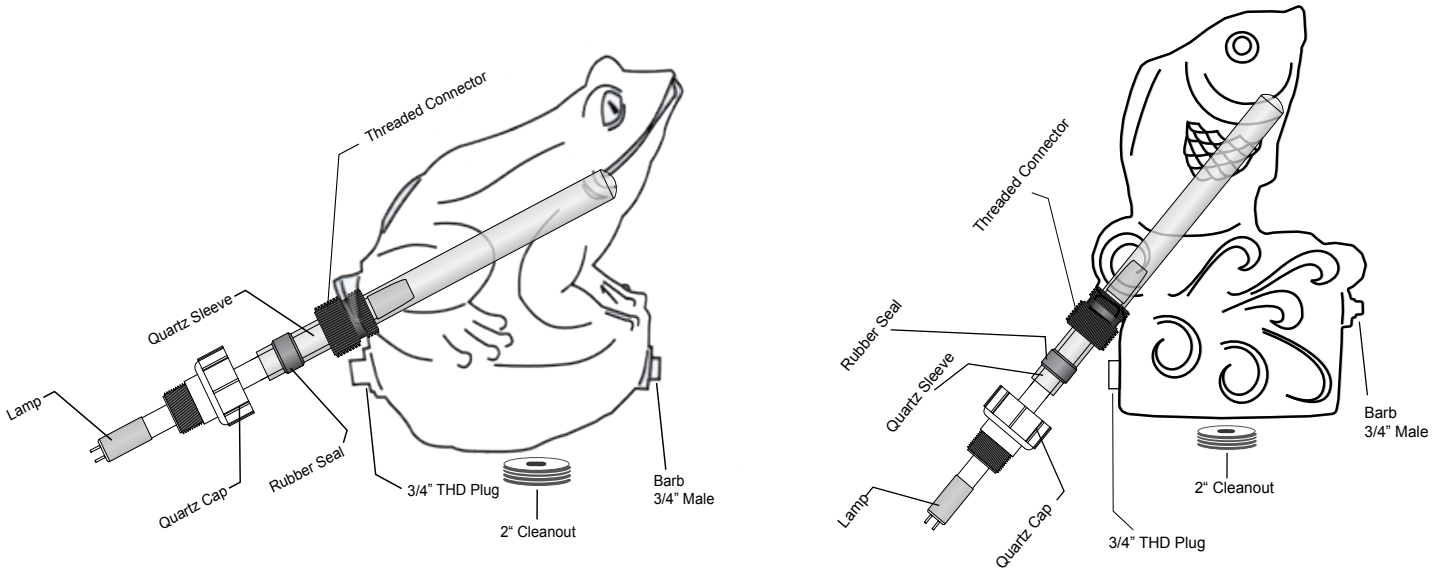

# FROG AND FISH REPLACEMENT PARTS

UV LAMPS	PART NUMBER
 8 Watt	11-5/8" A20008
 15 Watt	11-5/8" A20015
 25 Watt	17-1/2" A20025

UV QUARTZ SLEEVES	PART NUMBER
 Frog/Fish	19" A10021

PART #	DESCRIPTION	PART #	DESCRIPTION	PART#	DESCRIPTION
A40178	Quartz Cap, Black	A40074	2" Clean Out	A40113	Transformer Cap, Black
A40004	Rubber Seal, Purple	A30019	Frog/Fish 8 Watt Trans	A40002	Lamp End Connector
A40108	Threaded Connector	A30020	Frog/Fish 15 Watt Trans	A20008	8 Watt Lamp
A40072	3/4" Threaded Plug	A30021	Frog/Fish 25 Watt Trans	A20015	15 Watt Lamp
A40054	3/4" Male Barb	A40109	Davis Connector	A20025	25 Watt Lamp
				A10021	Statuary Quartz Sleeve with Rubber Seal, for all Wattage Size Frog/Fish