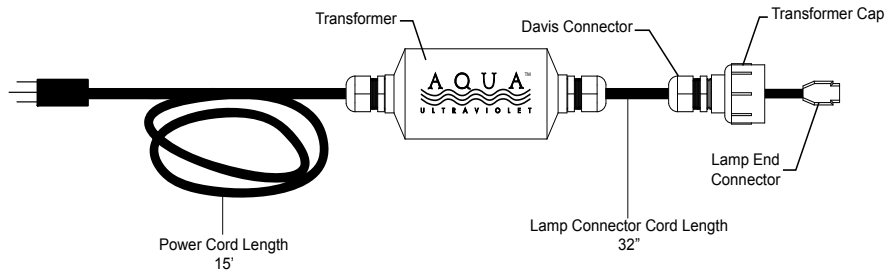

# FROG AND FISH REPLACEMENT PARTS

UV LAMPS	PART NUMBER
 8 Watt	11-5/8" A20008
 15 Watt	11-5/8" A20015
 25 Watt	17-1/2" A20025

UV QUARTZ SLEEVES	PART NUMBER
 Frog/Fish	19" A10021

PART #	DESCRIPTION	PART #	DESCRIPTION	PART#	DESCRIPTION
A40178	Quartz Cap, Black	A40074	2" Clean Out	A40113	Transformer Cap, Black
A40004	Rubber Seal, Purple	A30019	Frog/Fish 8 Watt Trans	A40002	Lamp End Connector
A40108	Threaded Connector	A30020	Frog/Fish 15 Watt Trans	A20008	8 Watt Lamp
A40072	3/4" Threaded Plug	A30021	Frog/Fish 25 Watt Trans	A20015	15 Watt Lamp
A40054	3/4" Male Barb	A40109	Davis Connector	A20025	25 Watt Lamp
				A10021	Statuary Quartz Sleeve with Rubber Seal, for all Wattage Size Frog/Fish