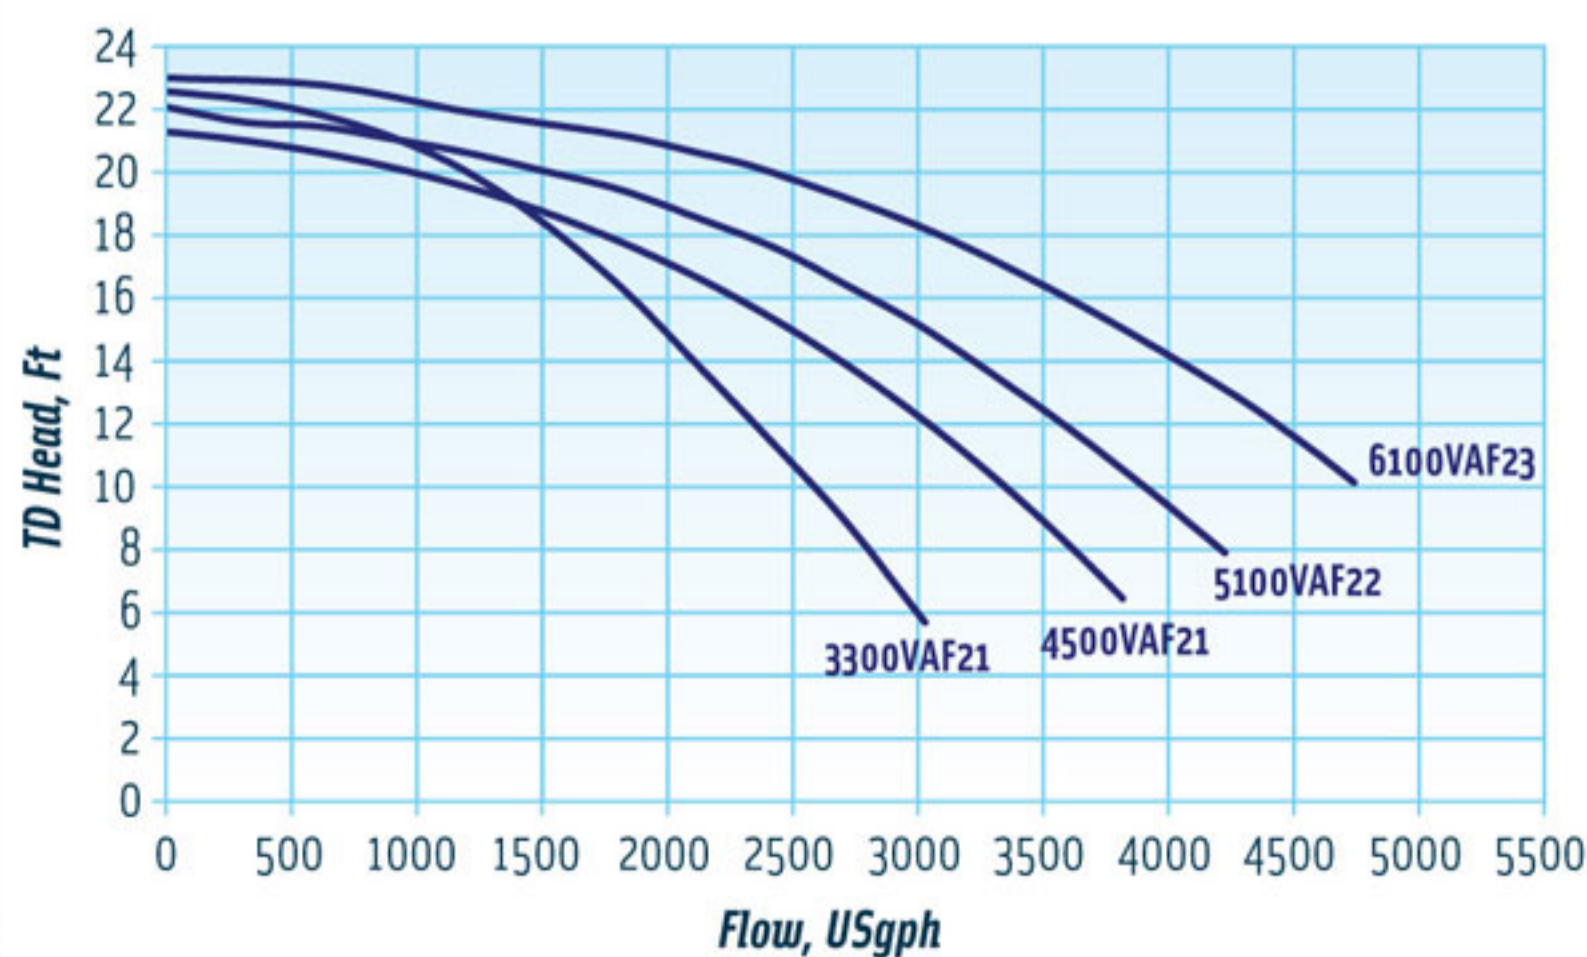

Model	Inlet	Discharge	Max Flow, GPH	Max Head, Ft	Max Power, Watts	Max Current Amps	@ Volts	Motor HP	Motor Voltage	Enclosure
3300VAF21	1.5"	1.5"	3300	21	215	1.9	115	1/3, 1/4, 1/6, 1/8	115/230	TEFC
4500VAF21	1.5"	1.5"	4500	21	253	2.2	115	1/3, 1/4, 1/6, 1/8	115/230	TEFC
5100VAF22	1.5"	1.5"	5100	22	293	2.6	115	1/3, 1/4, 1/6, 1/8	115/230	TEFC
6100VAF23	1.5"	1.5"	6100	23	344	3.0	115	1/3, 1/4, 1/6, 1/8	115/230	TEFC