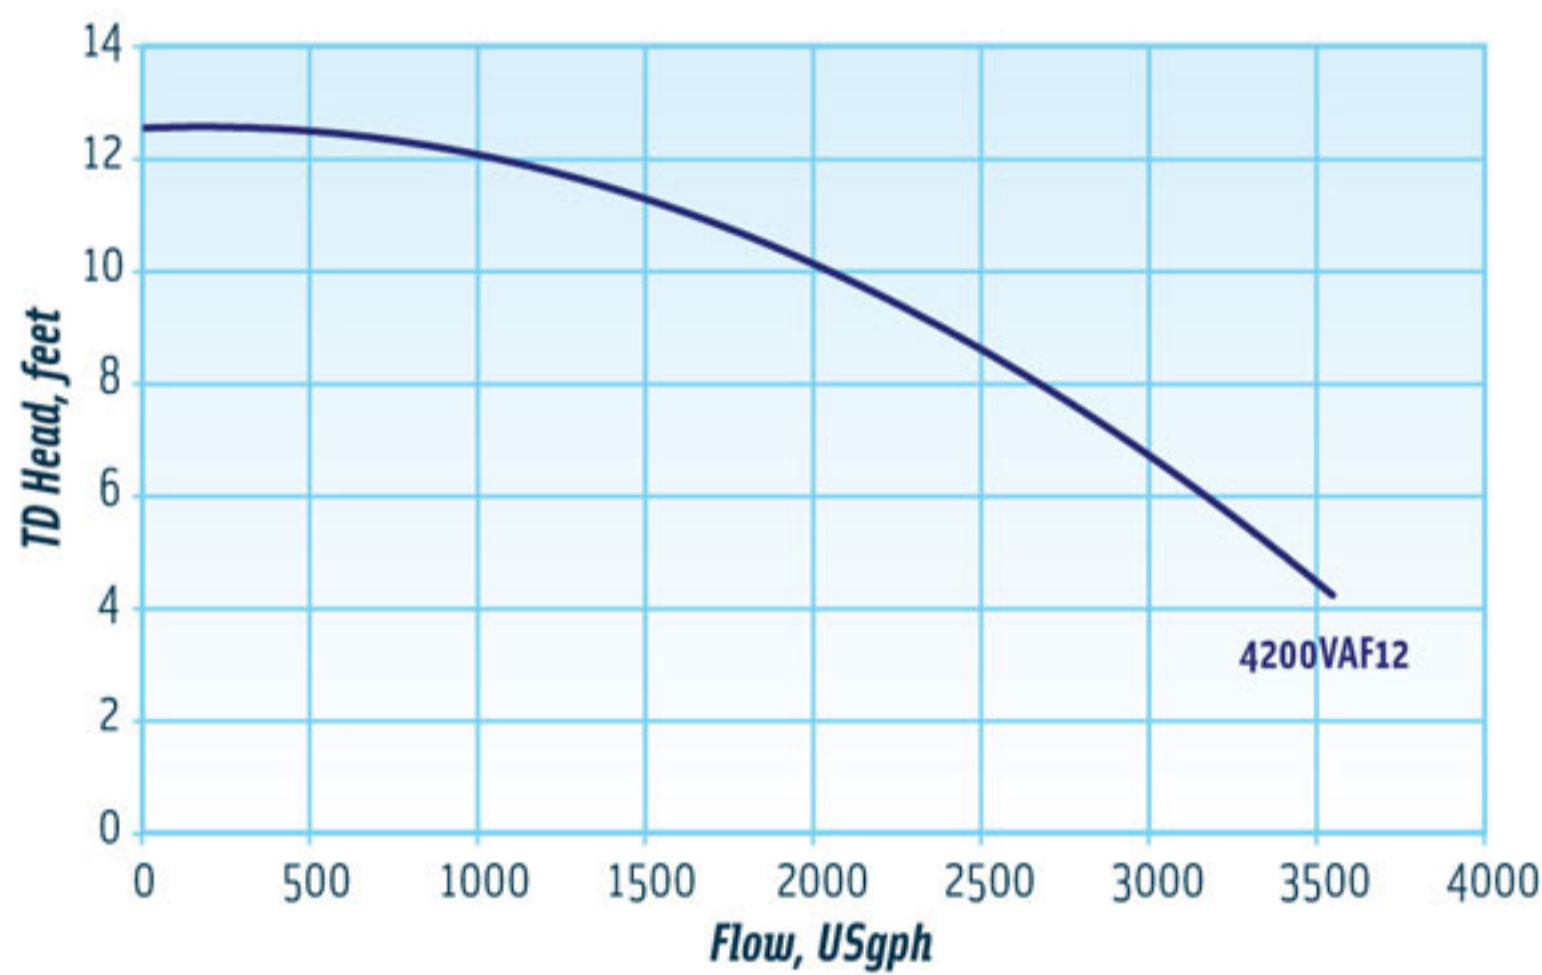

# ValuFlo 750

The compact 750 series delivers big flow for little power. Great for smaller and simple ponds (3,000 gallons or less). The motor is totally-enclosed fan-cooled for durability. 115V only. 18 month limited warranty. Supplied with an 8-foot cordset. Made in USA.